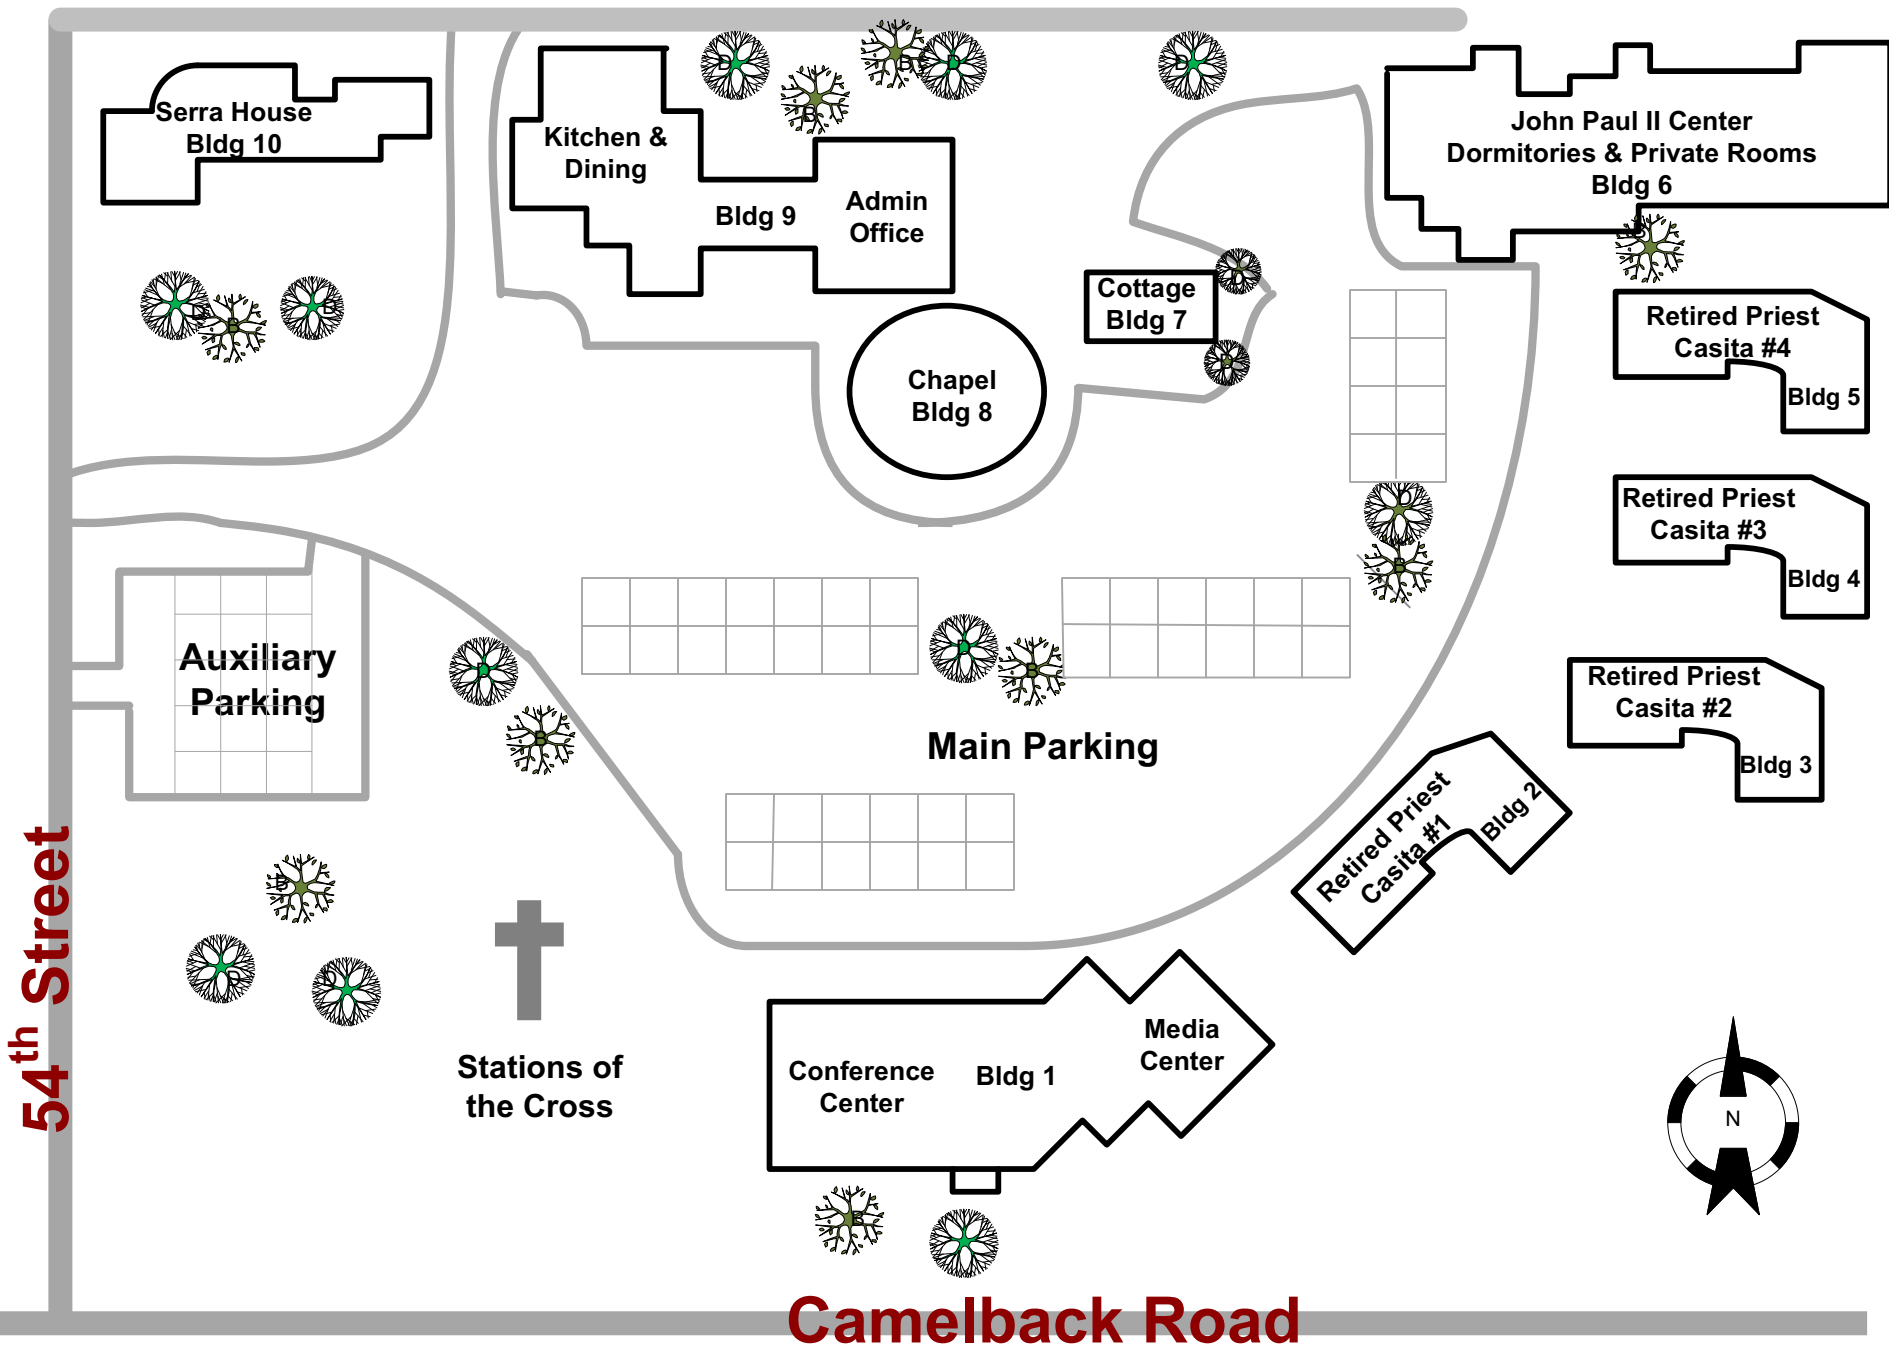

Mount Claret Retreat Center

4633 N. 54th Street, Phoenix AZ 85018

(602) 840-5066